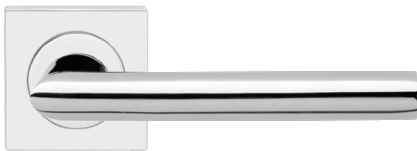

Verona

Finish: satin stainless steel (71)

To suit standard 2 1/8" door prep

Verona- UER 37Q
2 5/8 x 2 5/8 x 7/16"

Verona- UER 37
Ø 2 5/8 x 7/16"

Features UER37Q and UER37

- 3 piece rose
- concealed bolt-through fixing
- sprung
- door range 1 1/4" (31 mm) - 2" (51 mm) standard
- T- and Lip-Strike with dust box
- stainless steel faceplate
- backsets: 2 3/8" (60 mm) or 2 3/4" (70 mm)
- functions: Passage (PAS), Privacy (PRI), full dummy (DUM), dummy left (DUM L), dummy right (DUM R)
- available with UL-Latch
- 28° latch with attached face plate
- rate of satin stainless steel 304
- hub 5/16" (8 mm)
- door prep 2 1/8"
- available finish: satin stainless steel

specification details

Verona

Finish: polish stainless steel (72)

To suit standard 2 1/8" door prep

Verona- UER 37Q
 2 5/8 x 2 5/8 x 7/16"

Verona- UER 37
 Ø 2 5/8 x 7/16"

Features UER37Q and UER37

- 3 piece rose
- concealed bolt-through fixing
- sprung
- door range 1 1/4" (31 mm) - 2" (51 mm) standard
- T- and Lip-Strike with dust box
- stainless steel faceplate
- backsets: 2 3/8" (60 mm) or 2 3/4" (70 mm)
- functions: Passage (PAS), Privacy (PRI), full dummy (DUM), dummy left (DUM L), dummy right (DUM R)
- available with UL-Latch
- 28° latch with attached face plate
- rate of satin stainless steel 304
- hub 5/16" (8 mm)
- door prep 2 1/8"
- available finish: polish stainless steel

product code square

UER37Q PAS60 72	passage 2 3/8" backset
UER37Q PAS70 72	passage 2 3/4" backset
UER37Q PRI60 72	privacy 2 3/8" backset
UER37Q PRI70 72	privacy 2 3/4" backset
UER37Q DUM 72	full dummy
UER37Q DUML 72	half dummy left
UER37Q DUMR 72	half dummy right
UEDBQ 72	deadbolt to add to passage