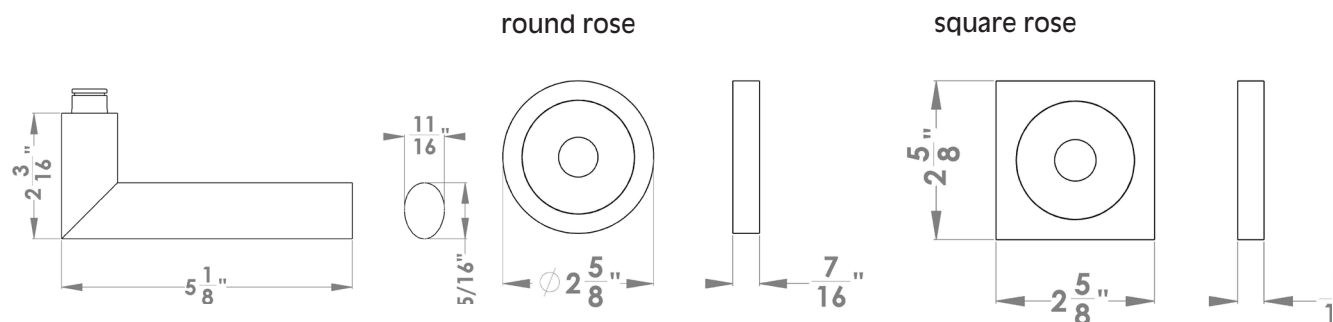

Verona

Finish: satin stainless steel (71)

To suit standard 2 1/8" door prep

Verona- UER 37Q
2 5/8 x 2 5/8 x 7/16"

Verona- UER 37
Ø 2 5/8 x 7/16"

Features UER37Q and UER37

- 3 piece rose
- concealed bolt-through fixing
- sprung
- door range 1 1/4" (31 mm) - 2" (51 mm) standard
- T- and Lip-Strike with dust box
- stainless steel faceplate
- backsets: 2 3/8" (60 mm) or 2 3/4" (70 mm)
- functions: Passage (PAS), Privacy (PRI), full dummy (DUM), dummy left (DUM L), dummy right (DUM R)
- available with UL-Latch
- 28° latch with attached face plate
- rate of satin stainless steel 304
- hub 5/16" (8 mm)
- door prep 2 1/8"
- available finish: satin stainless steel

product code square

UER37Q PAS60 71	passage 2 3/8" backset
UER37Q PAS70 71	passage 2 3/4" backset
UER37Q PRI60 71	privacy 2 3/8" backset
UER37Q PRI70 71	privacy 2 3/4" backset
UER37Q DUM 71	full dummy
UER37Q DUM L 71	half dummy left
UER37Q DUM R 71	half dummy right
UEDBQ 71	deadbolt to add to passage

specification details

Verona

Finish: polish stainless steel (72)

To suit standard 2 1/8" door prep

Verona- UER 37Q
 2 5/8 x 2 5/8 x 7/16"

Verona- UER 37
 Ø 2 5/8 x 7/16"

Features UER37Q and UER37

- 3 piece rose
- concealed bolt-through fixing
- sprung
- door range 1 1/4" (31 mm) - 2" (51 mm) standard
- T- and Lip-Strike with dust box
- stainless steel faceplate
- backsets: 2 3/8" (60 mm) or 2 3/4" (70 mm)
- functions: Passage (PAS), Privacy (PRI), full dummy (DUM), dummy left (DUM L), dummy right (DUM R)
- available with UL-Latch
- 28° latch with attached face plate
- rate of satin stainless steel 304
- hub 5/16" (8 mm)
- door prep 2 1/8"
- available finish: polish stainless steel