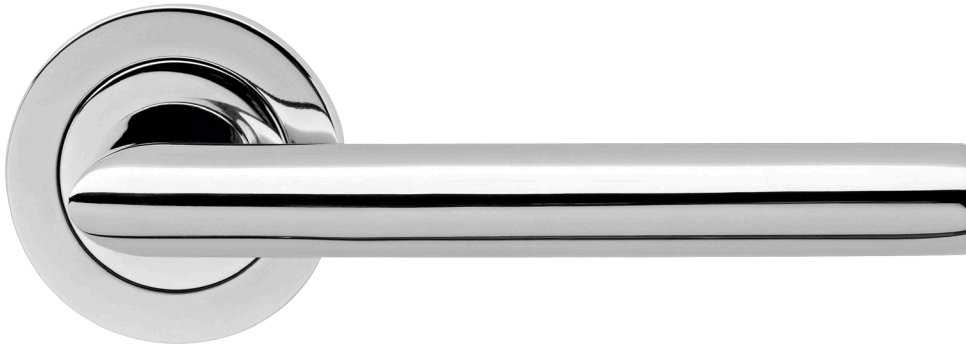

Verona

Finish: satin stainless steel (71)

To suit standard 2 1/8" door prep

Verona- UER 37Q
2 5/8 x 2 5/8 x 7/16"

Verona- UER 37
Ø 2 5/8 x 7/16"

Features UER37Q and UER37

- 3 piece rose
- concealed bolt-through fixing
- sprung
- door range 1 1/4" (31 mm) - 2" (51 mm) standard
- T- and Lip-Strike with dust box
- stainless steel faceplate
- backsets: 2 3/8" (60 mm) or 2 3/4" (70 mm)
- functions: Passage (PAS), Privacy (PRI), full dummy (DUM), dummy left (DUM L), dummy right (DUM R)
- available with UL-Latch
- 28° latch with attached face plate
- rate of satin stainless steel 304
- hub 5/16" (8 mm)
- door prep 2 1/8"
- available finish: satin stainless steel

product code square

UER37Q PAS60 71	passage 2 3/8" backset
UER37Q PAS70 71	passage 2 3/4" backset
UER37Q PRI60 71	privacy 2 3/8" backset
UER37Q PRI70 71	privacy 2 3/4" backset
UER37Q DUM 71	full dummy
UER37Q DUM L 71	half dummy left
UER37Q DUM R 71	half dummy right
UEDBQ 71	deadbolt to add to passage

specification details

Verona

Finish: polish stainless steel (72)

To suit standard 2 1/8" door prep

Verona- UER 37Q
 2 5/8 x 2 5/8 x 7/16"

Verona- UER 37
 Ø 2 5/8 x 7/16"

Features UER37Q and UER37

- 3 piece rose
- concealed bolt-through fixing
- sprung
- door range 1 1/4" (31 mm) - 2" (51 mm) standard
- T- and Lip-Strike with dust box
- stainless steel faceplate
- backsets: 2 3/8" (60 mm) or 2 3/4" (70 mm)
- functions: Passage (PAS), Privacy (PRI), full dummy (DUM), dummy left (DUM L), dummy right (DUM R)
- available with UL-Latch
- 28° latch with attached face plate
- rate of satin stainless steel 304
- hub 5/16" (8 mm)
- door prep 2 1/8"
- available finish: polish stainless steel